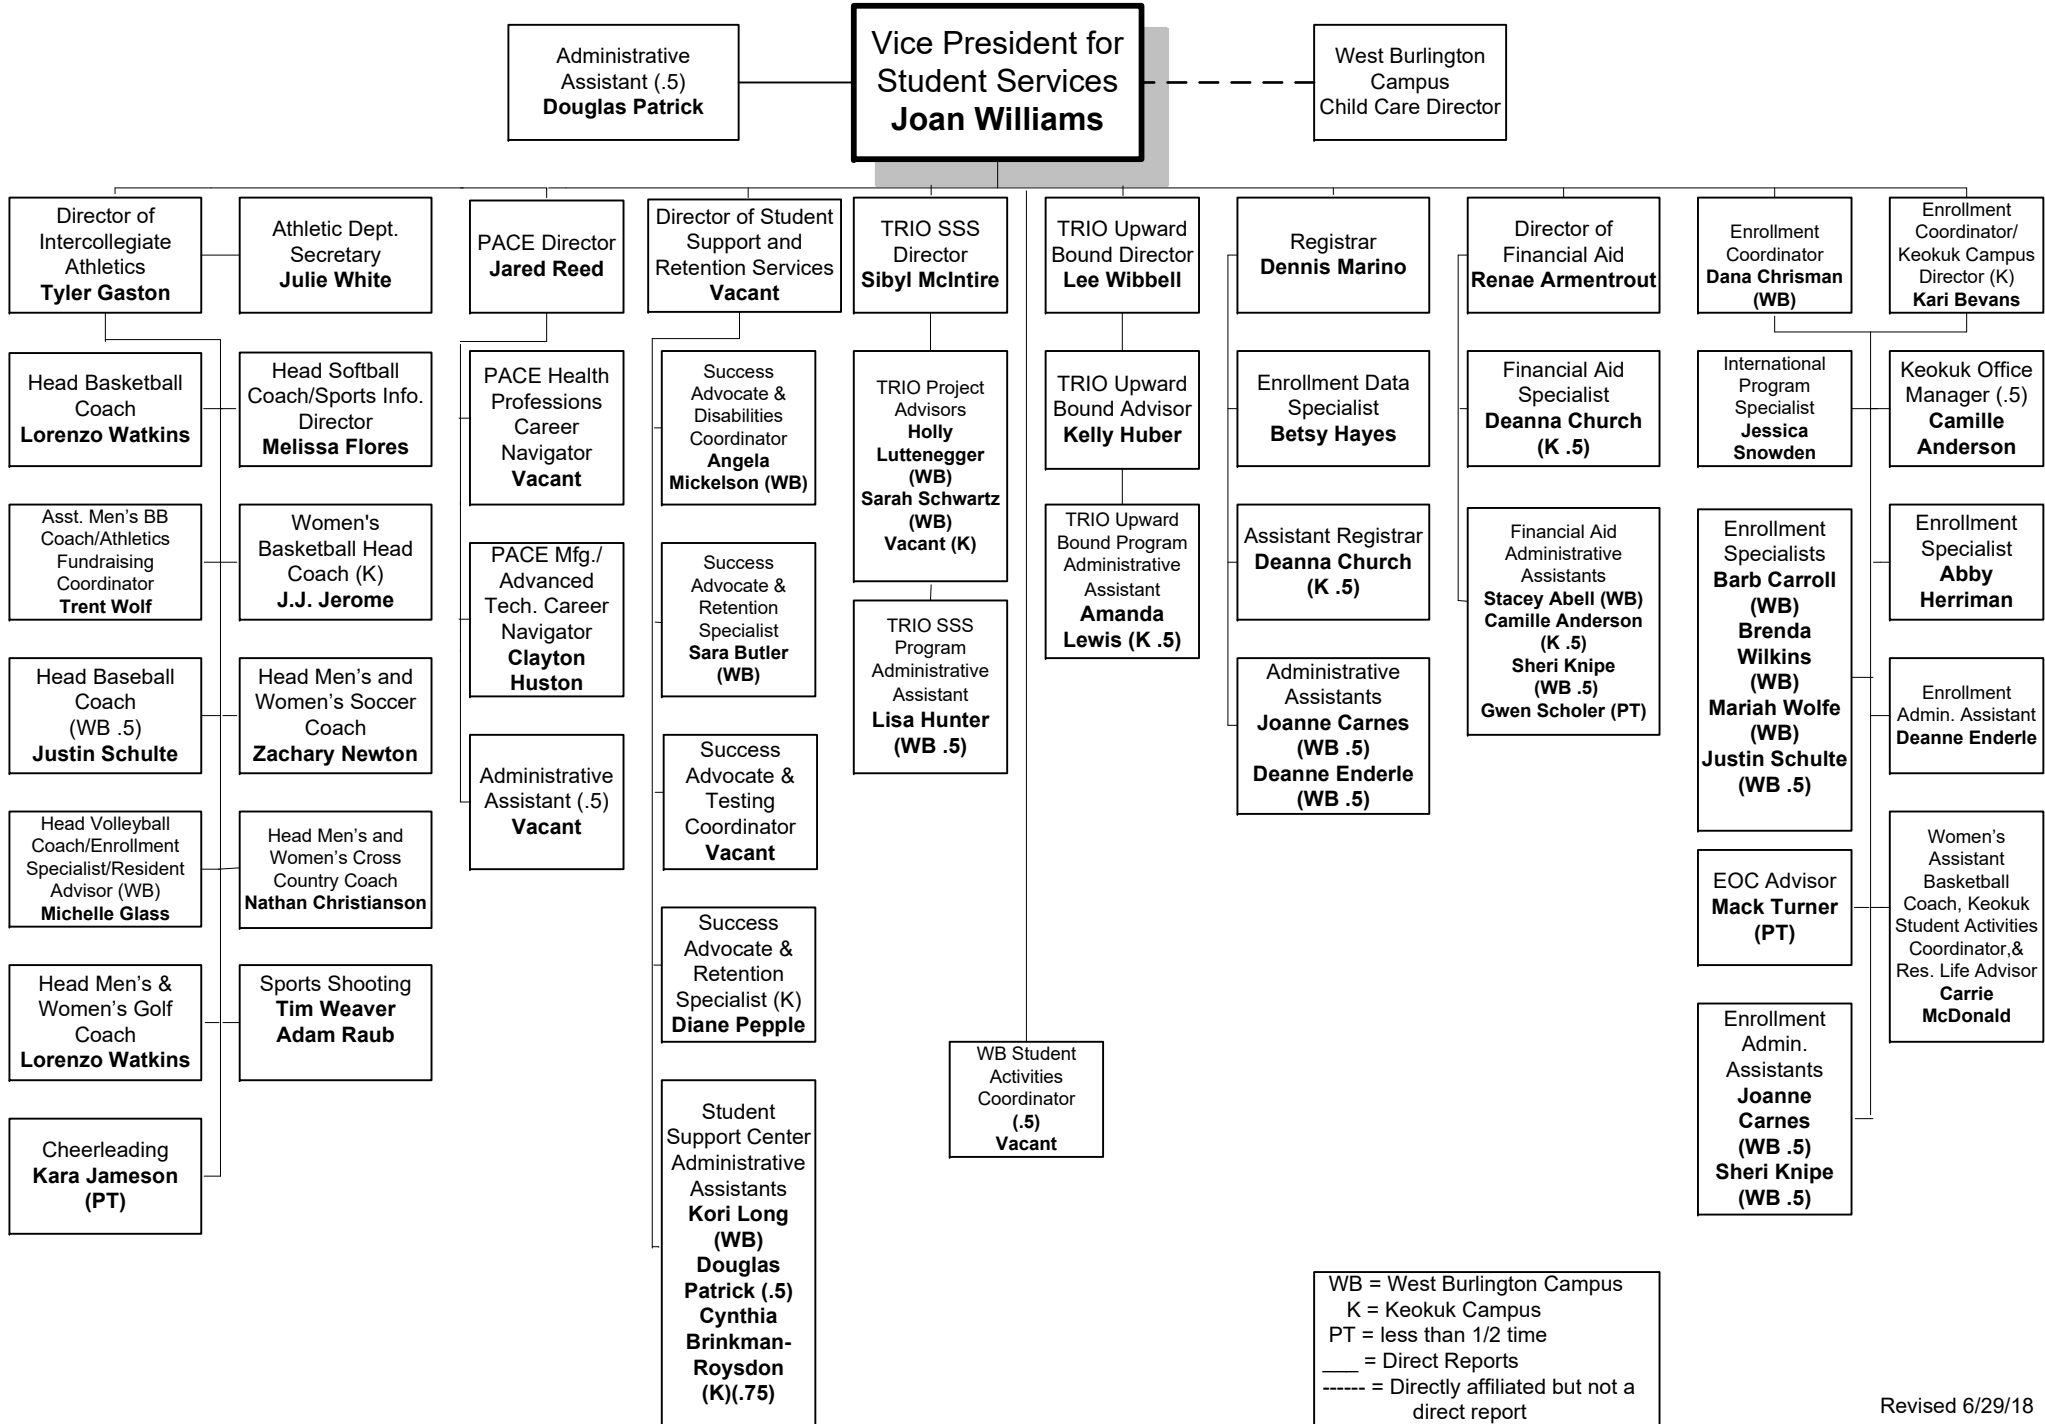

Southeastern Community College

Student Services

WB = West Burlington Campus
 K = Keokuk Campus
 PT = less than 1/2 time
 — = Direct Reports
 - - - - = Directly affiliated but not a direct report